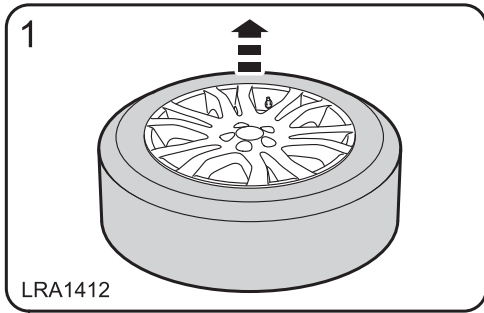

警告!

附件安装不当会很危险。请在安装前仔细阅读说明。在安装时，请始终遵照说明进行操作。如有疑问，请与您最近的 Land Rover 经销商联系。

FITTING INSTRUCTION

TRAILAIR

TYRE MONITOR & HITCHING AID

BY

LAND ROVER DISCOVERY

Caution: Make sure the TrailAir harness is secured to the existing harness away from the side air curtain.