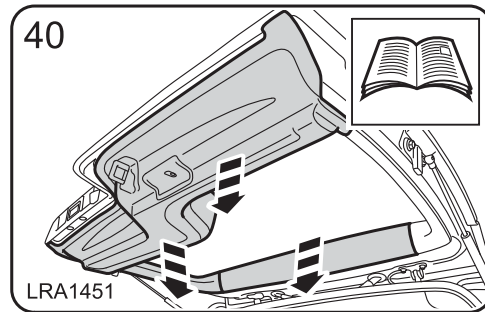

Note: Steps 38 to 55 are only necessary if installing rear camera.