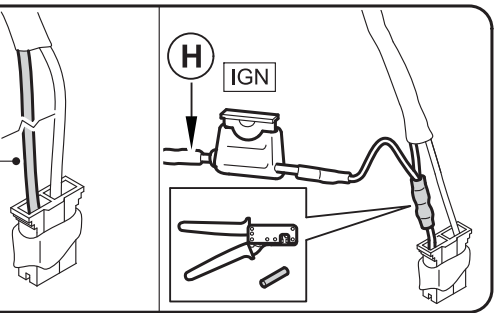

警告!

附件安装不当会很危险。请在安装前仔细阅读说明。在安装时，请始终遵照说明进行操作。如有疑问，请与您最近的 Land Rover 经销商联系。

FITTING INSTRUCTION

TRAILAIR

TYRE MONITOR & HITCHING AID

BY

LAND ROVER DISCOVERY

Caution: Make sure the TrailAir harness is secured to the existing harness away from the side air curtain.