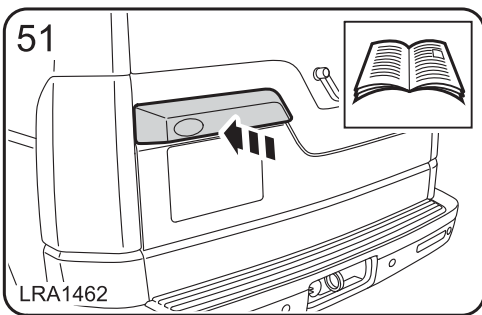

警告!

附件安装不当会很危险。请在安装前仔细阅读说明。在安装时，请始终遵照说明进行操作。如有疑问，请与您最近的 Land Rover 经销商联系。

FITTING INSTRUCTION

TRAILAIR

TYRE MONITOR & HITCHING AID

BY

LAND ROVER DISCOVERY

Caution: Make sure the TrailAir harness is secured to the existing harness away from the side air curtain.

Note: Steps 38 to 55 are only necessary if installing rear camera.

LRA1459

LRA1460

LRA1461

LRA1462

LRA1463

LRA1464

LRA1465