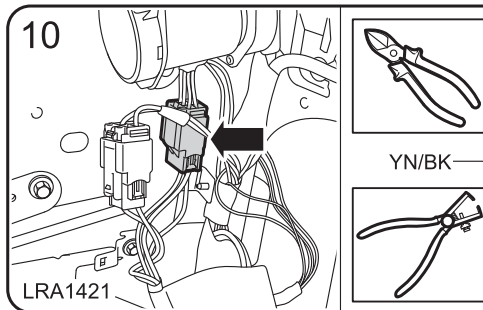

警告!

附件安装不当会很危险。请在安装前仔细阅读说明。在安装时，请始终遵照说明进行操作。如有疑问，请与您最近的 Land Rover 经销商联系。

FITTING INSTRUCTION

TRAILAIR

TYRE MONITOR & HITCHING AID

BY

LAND ROVER DISCOVERY

Caution: Make sure the TrailAir harness is secured to the existing harness away from the side air curtain.

Note: Steps 38 to 55 are only necessary if installing rear camera.

LRA1459

LRA1460

LRA1461

LRA1462

LRA1463

LRA1464

LRA1465