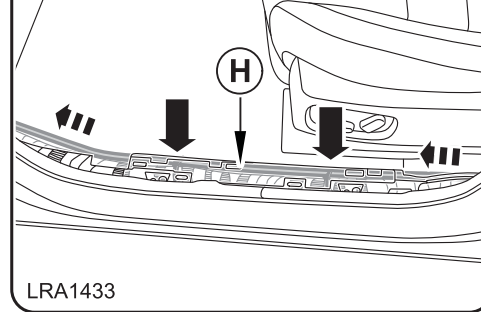

警告!

附件安装不当会很危险。请在安装前仔细阅读说明。在安装时，请始终遵照说明进行操作。如有疑问，请与您最近的 Land Rover 经销商联系。

FITTING INSTRUCTION

TRAILAIR

TYRE MONITOR & HITCHING AID

BY

LAND ROVER DISCOVERY

Caution: Make sure the TrailAir harness is secured to the existing harness away from the side air curtain.

Note: Steps 38 to 55 are only necessary if installing rear camera.

LRA1459

LRA1460

LRA1461

LRA1462

LRA1463

LRA1464

LRA1465