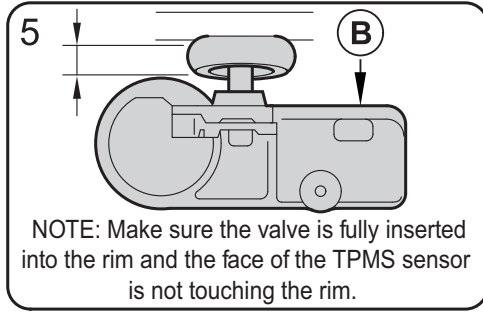

警告!

附件安装不当会很危险。请在安装前仔细阅读说明。在安装时，请始终遵照说明进行操作。如有疑问，请与您最近的 Land Rover 经销商联系。

FITTING INSTRUCTION

TRAILAIR

TYRE MONITOR & HITCHING AID

BY

LAND ROVER DISCOVERY

Caution: Make sure the TrailAir harness is secured to the existing harness away from the side air curtain.