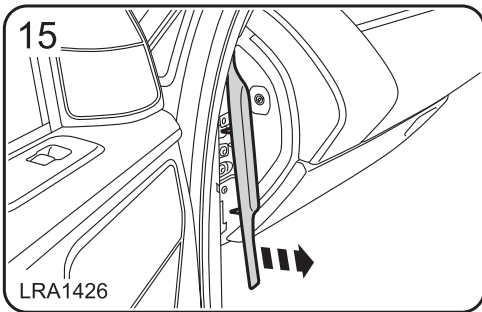

警告!

附件安装不当会很危险。请在安装前仔细阅读说明。在安装时，请始终遵照说明进行操作。如有疑问，请与您最近的 Land Rover 经销商联系。

FITTING INSTRUCTION

TRAILAIR

TYRE MONITOR & HITCHING AID

BY

LAND ROVER DISCOVERY

Caution: Make sure the TrailAir harness is secured to the existing harness away from the side air curtain.