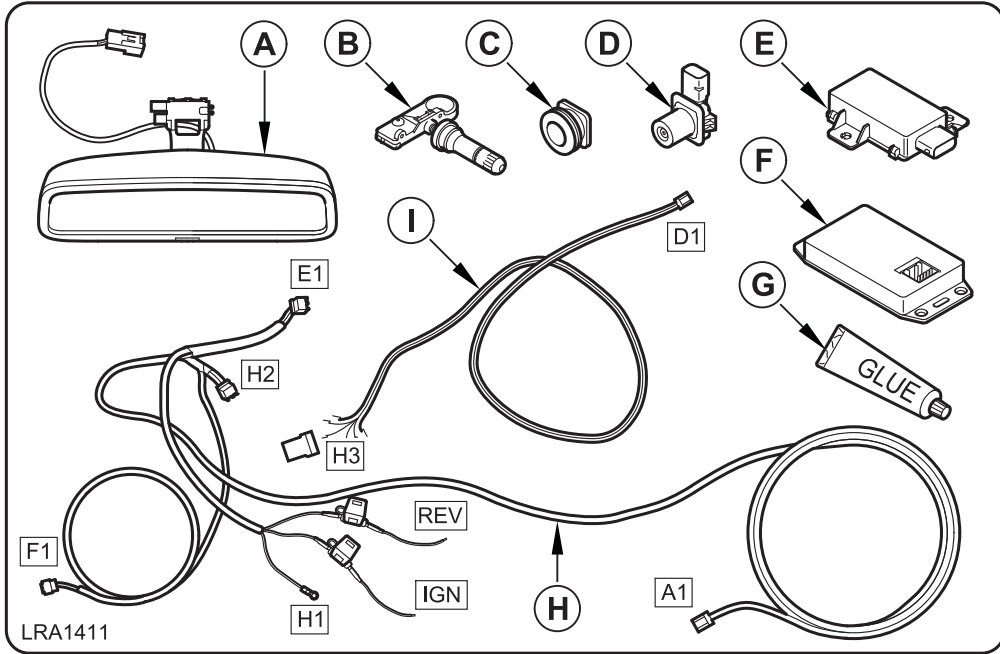

警告!

附件安装不当会很危险。请在安装前仔细阅读说明。在安装时，请始终遵照说明进行操作。如有疑问，请与您最近的 Land Rover 经销商联系。

FITTING INSTRUCTION

TRAILAIR

TYRE MONITOR & HITCHING AID

BY

LAND ROVER DISCOVERY

Caution: Make sure the TrailAir harness is secured to the existing harness away from the side air curtain.

Note: Steps 38 to 55 are only necessary if installing rear camera.

LRA1459

LRA1460

LRA1461

LRA1462

LRA1463

LRA1464

LRA1465