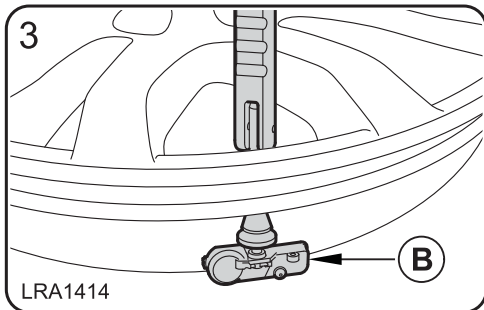

警告!

附件安装不当会很危险。请在安装前仔细阅读说明。在安装时，请始终遵照说明进行操作。如有疑问，请与您最近的 Land Rover 经销商联系。

FITTING INSTRUCTION

TRAILAIR

TYRE MONITOR & HITCHING AID

BY

LAND ROVER DISCOVERY

Caution: Make sure the TrailAir harness is secured to the existing harness away from the side air curtain.