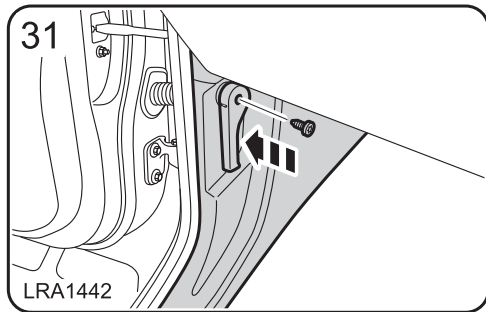

警告!

附件安装不当会很危险。请在安装前仔细阅读说明。在安装时，请始终遵照说明进行操作。如有疑问，请与您最近的 Land Rover 经销商联系。

FITTING INSTRUCTION

TRAILAIR

TYRE MONITOR & HITCHING AID

BY

LAND ROVER DISCOVERY

Caution: Make sure the TrailAir harness is secured to the existing harness away from the side air curtain.