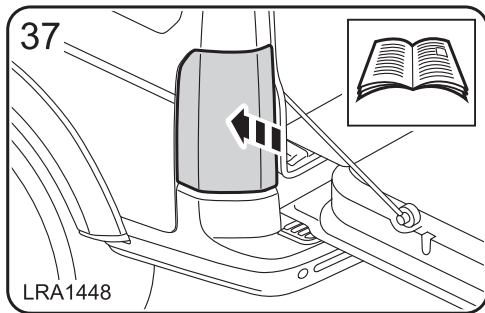

警告!

附件安装不当会很危险。请在安装前仔细阅读说明。在安装时，请始终遵照说明进行操作。如有疑问，请与您最近的 Land Rover 经销商联系。

FITTING INSTRUCTION

TRAILAIR

TYRE MONITOR & HITCHING AID

BY

LAND ROVER DISCOVERY

Caution: Make sure the TrailAir harness is secured to the existing harness away from the side air curtain.