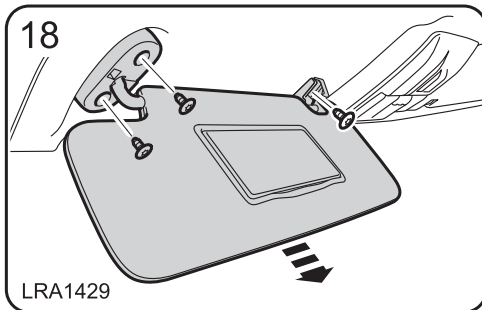

警告!

附件安装不当会很危险。请在安装前仔细阅读说明。在安装时，请始终遵照说明进行操作。如有疑问，请与您最近的 Land Rover 经销商联系。

FITTING INSTRUCTION

TRAILAIR

TYRE MONITOR & HITCHING AID

BY

LAND ROVER DISCOVERY

Caution: Make sure the TrailAir harness is secured to the existing harness away from the side air curtain.