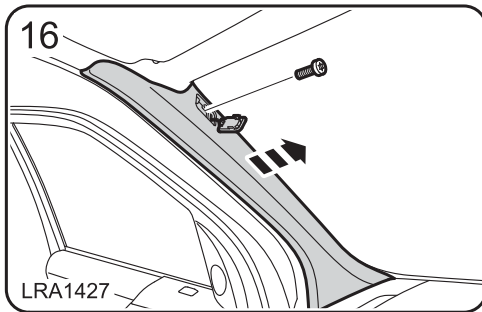

警告!

附件安装不当会很危险。请在安装前仔细阅读说明。在安装时，请始终遵照说明进行操作。如有疑问，请与您最近的 Land Rover 经销商联系。

FITTING INSTRUCTION

TRAILAIR

TYRE MONITOR & HITCHING AID

BY

LAND ROVER DISCOVERY

Caution: Make sure the TrailAir harness is secured to the existing harness away from the side air curtain.