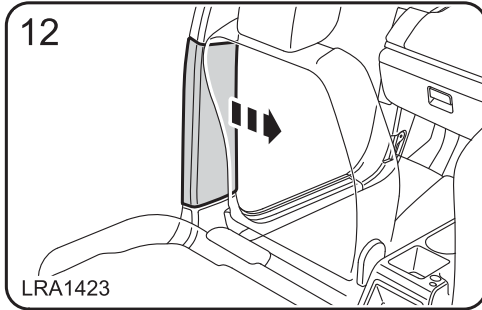

警告!

附件安装不当会很危险。请在安装前仔细阅读说明。在安装时，请始终遵照说明进行操作。如有疑问，请与您最近的 Land Rover 经销商联系。

FITTING INSTRUCTION

TRAILAIR

TYRE MONITOR & HITCHING AID

BY

LAND ROVER DISCOVERY

Caution: Make sure the TrailAir harness is secured to the existing harness away from the side air curtain.