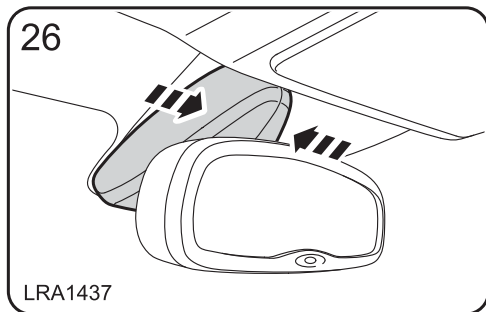

警告!

附件安装不当会很危险。请在安装前仔细阅读说明。在安装时，请始终遵照说明进行操作。如有疑问，请与您最近的 Land Rover 经销商联系。

FITTING INSTRUCTION

TRAILAIR

TYRE MONITOR & HITCHING AID

BY

LAND ROVER DISCOVERY

Caution: Make sure the TrailAir harness is secured to the existing harness away from the side air curtain.