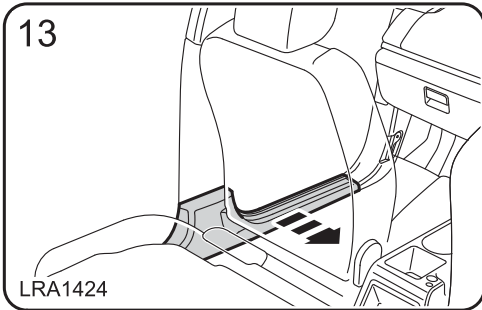

警告!

附件安装不当会很危险。请在安装前仔细阅读说明。在安装时，请始终遵照说明进行操作。如有疑问，请与您最近的 Land Rover 经销商联系。

FITTING INSTRUCTION

TRAILAIR

TYRE MONITOR & HITCHING AID

BY

LAND ROVER DISCOVERY

Caution: Make sure the TrailAir harness is secured to the existing harness away from the side air curtain.