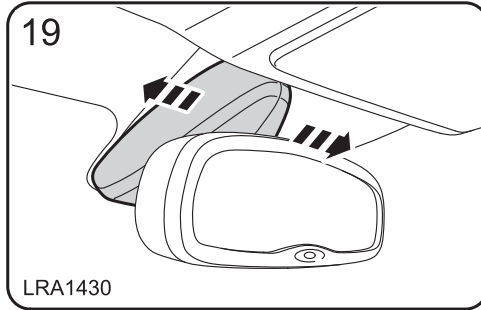

警告!

附件安装不当会很危险。请在安装前仔细阅读说明。在安装时，请始终遵照说明进行操作。如有疑问，请与您最近的 Land Rover 经销商联系。

FITTING INSTRUCTION

TRAILAIR

TYRE MONITOR & HITCHING AID

BY

LAND ROVER DISCOVERY

Caution: Make sure the TrailAir harness is secured to the existing harness away from the side air curtain.