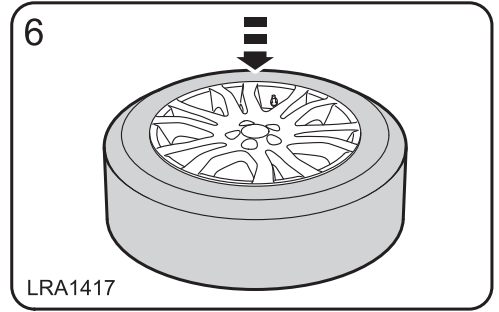

警告!

附件安装不当会很危险。请在安装前仔细阅读说明。在安装时，请始终遵照说明进行操作。如有疑问，请与您最近的 Land Rover 经销商联系。

FITTING INSTRUCTION

TRAILAIR

TYRE MONITOR & HITCHING AID

BY

LAND ROVER DISCOVERY

Caution: Make sure the TrailAir harness is secured to the existing harness away from the side air curtain.