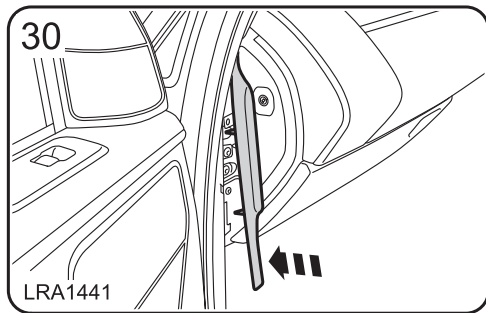

警告!

附件安装不当会很危险。请在安装前仔细阅读说明。在安装时，请始终遵照说明进行操作。如有疑问，请与您最近的 Land Rover 经销商联系。

FITTING INSTRUCTION

TRAILAIR

TYRE MONITOR & HITCHING AID

BY

LAND ROVER DISCOVERY

Caution: Make sure the TrailAir harness is secured to the existing harness away from the side air curtain.