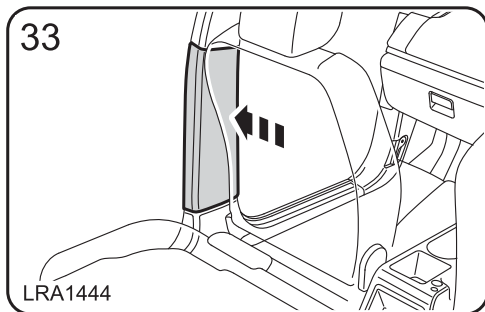

警告!

附件安装不当会很危险。请在安装前仔细阅读说明。在安装时，请始终遵照说明进行操作。如有疑问，请与您最近的 Land Rover 经销商联系。

FITTING INSTRUCTION

TRAILAIR

TYRE MONITOR & HITCHING AID

BY

LAND ROVER DISCOVERY

Caution: Make sure the TrailAir harness is secured to the existing harness away from the side air curtain.