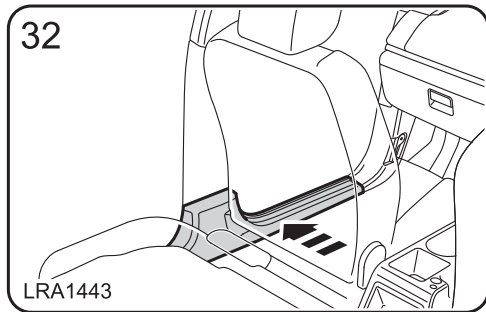

警告!

附件安装不当会很危险。请在安装前仔细阅读说明。在安装时，请始终遵照说明进行操作。如有疑问，请与您最近的 Land Rover 经销商联系。

FITTING INSTRUCTION

TRAILAIR

TYRE MONITOR & HITCHING AID

BY

LAND ROVER DISCOVERY

Caution: Make sure the TrailAir harness is secured to the existing harness away from the side air curtain.