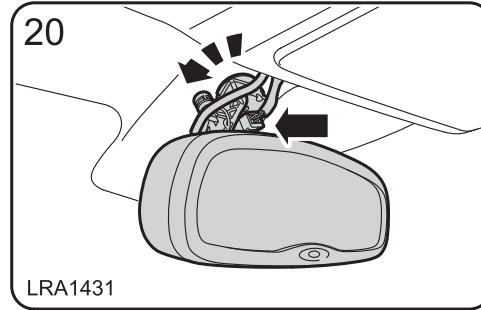

警告!

附件安装不当会很危险。请在安装前仔细阅读说明。在安装时，请始终遵照说明进行操作。如有疑问，请与您最近的 Land Rover 经销商联系。

FITTING INSTRUCTION

TRAILAIR

TYRE MONITOR & HITCHING AID

BY

LAND ROVER DISCOVERY

Caution: Make sure the TrailAir harness is secured to the existing harness away from the side air curtain.