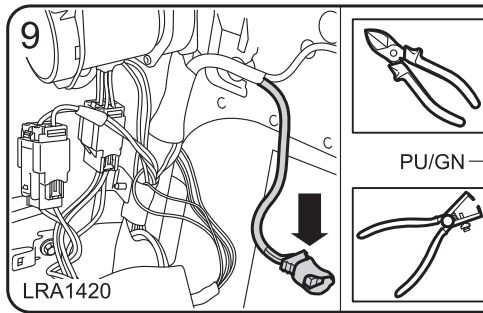

警告!

附件安装不当会很危险。请在安装前仔细阅读说明。在安装时，请始终遵照说明进行操作。如有疑问，请与您最近的 Land Rover 经销商联系。

FITTING INSTRUCTION

TRAILAIR

TYRE MONITOR & HITCHING AID

BY

LAND ROVER DISCOVERY

Caution: Make sure the TrailAir harness is secured to the existing harness away from the side air curtain.

Note: Steps 38 to 55 are only necessary if installing rear camera.

LRA1459

LRA1460

LRA1461

LRA1462

LRA1463

LRA1464

LRA1465