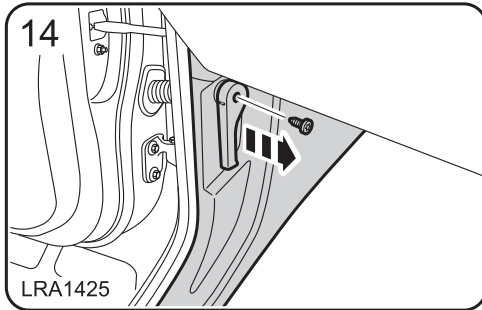

警告!

附件安装不当会很危险。请在安装前仔细阅读说明。在安装时，请始终遵照说明进行操作。如有疑问，请与您最近的 Land Rover 经销商联系。

FITTING INSTRUCTION

TRAILAIR

TYRE MONITOR & HITCHING AID

BY

LAND ROVER DISCOVERY

Caution: Make sure the TrailAir harness is secured to the existing harness away from the side air curtain.

Note: Steps 38 to 55 are only necessary if installing rear camera.

LRA1459

LRA1460

LRA1461

LRA1462

LRA1463

LRA1464

LRA1465