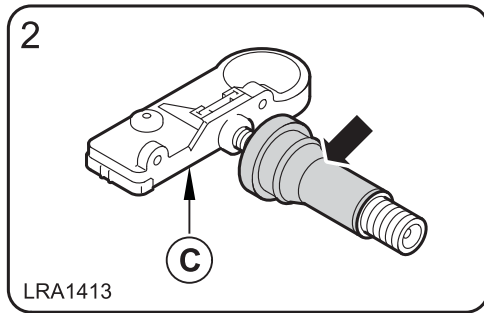

警告!

附件安装不当会很危险。请在安装前仔细阅读说明。在安装时，请始终遵照说明进行操作。如有疑问，请与您最近的 Land Rover 经销商联系。

FITTING INSTRUCTION

TRAILAIR

TYRE MONITOR & HITCHING AID

BY

LAND ROVER DISCOVERY

Caution: Make sure the TrailAir harness is secured to the existing harness away from the side air curtain.