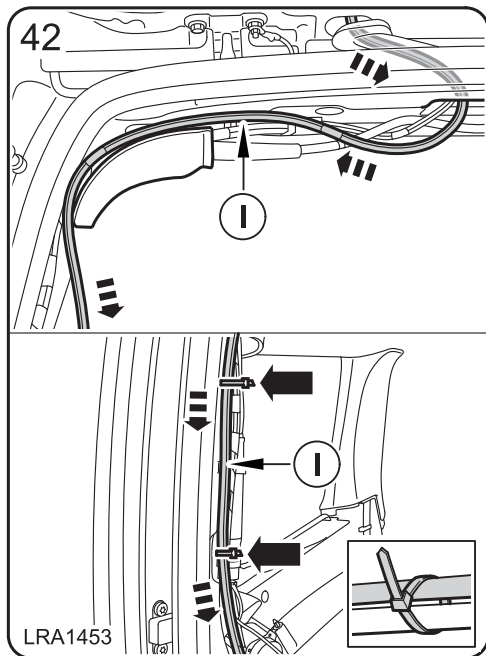

警告!

附件安装不当会很危险。请在安装前仔细阅读说明。在安装时，请始终遵照说明进行操作。如有疑问，请与您最近的 Land Rover 经销商联系。

FITTING INSTRUCTION

TRAILAIR

TYRE MONITOR & HITCHING AID

BY

LAND ROVER DISCOVERY

Caution: Make sure the TrailAir harness is secured to the existing harness away from the side air curtain.

Note: Steps 38 to 55 are only necessary if installing rear camera.

LRA1459

LRA1460

LRA1461

LRA1462

LRA1463

LRA1464

LRA1465