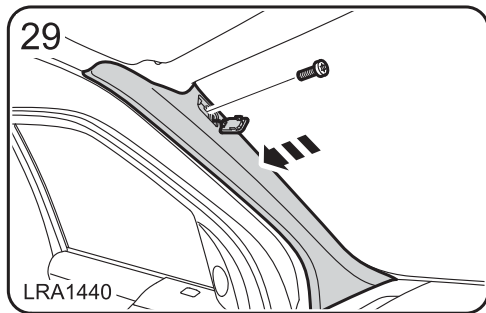

警告!

附件安装不当会很危险。请在安装前仔细阅读说明。在安装时，请始终遵照说明进行操作。如有疑问，请与您最近的 Land Rover 经销商联系。

FITTING INSTRUCTION

TRAILAIR

TYRE MONITOR & HITCHING AID

BY

LAND ROVER DISCOVERY

Caution: Make sure the TrailAir harness is secured to the existing harness away from the side air curtain.