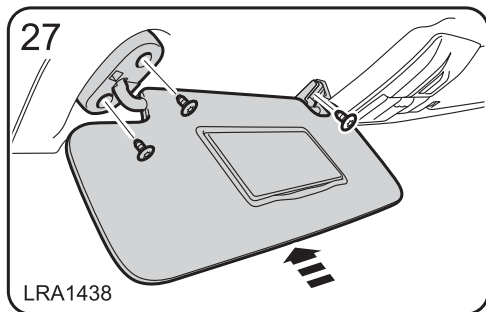

警告!

附件安装不当会很危险。请在安装前仔细阅读说明。在安装时，请始终遵照说明进行操作。如有疑问，请与您最近的 Land Rover 经销商联系。

FITTING INSTRUCTION

TRAILAIR

TYRE MONITOR & HITCHING AID

BY

LAND ROVER DISCOVERY

Caution: Make sure the TrailAir harness is secured to the existing harness away from the side air curtain.