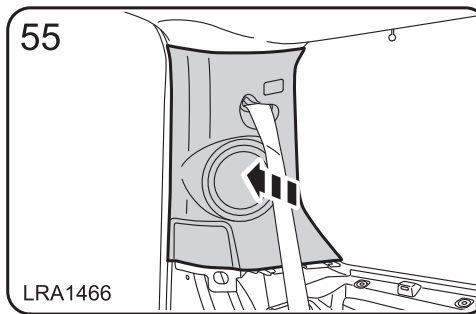

警告!

附件安装不当会很危险。请在安装前仔细阅读说明。在安装时，请始终遵照说明进行操作。如有疑问，请与您最近的 Land Rover 经销商联系。

FITTING INSTRUCTION

TRAILAIR

TYRE MONITOR & HITCHING AID

BY

LAND ROVER DISCOVERY

Caution: Make sure the TrailAir harness is secured to the existing harness away from the side air curtain.

Note: Steps 38 to 55 are only necessary if installing rear camera.

LRA1459

LRA1460

LRA1461

LRA1462

LRA1463

LRA1464

LRA1465