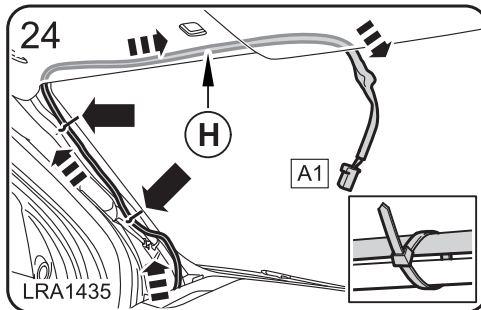

警告!

附件安装不当会很危险。请在安装前仔细阅读说明。在安装时，请始终遵照说明进行操作。如有疑问，请与您最近的 Land Rover 经销商联系。

FITTING INSTRUCTION

TRAILAIR

TYRE MONITOR & HITCHING AID

BY

LAND ROVER DISCOVERY

Caution: Make sure the TrailAir harness is secured to the existing harness away from the side air curtain.

Note: Steps 38 to 55 are only necessary if installing rear camera.

LRA1459

LRA1460

LRA1461

LRA1462

LRA1463

LRA1464

LRA1465