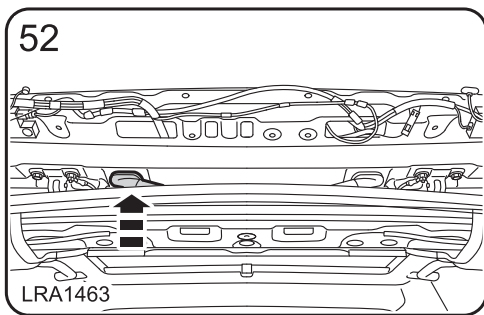

警告!

附件安装不当会很危险。请在安装前仔细阅读说明。在安装时，请始终遵照说明进行操作。如有疑问，请与您最近的 Land Rover 经销商联系。

FITTING INSTRUCTION

TRAILAIR

TYRE MONITOR & HITCHING AID

BY

LAND ROVER DISCOVERY

Caution: Make sure the TrailAir harness is secured to the existing harness away from the side air curtain.

Note: Steps 38 to 55 are only necessary if installing rear camera.

LRA1459

LRA1460

LRA1461

LRA1462

LRA1463

LRA1464

LRA1465