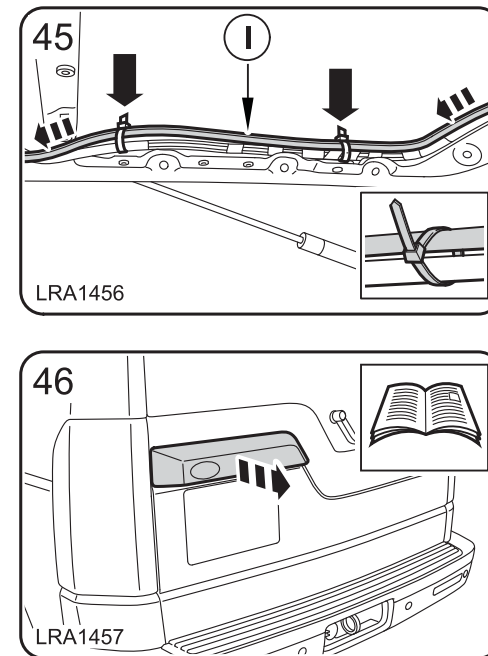

警告!

附件安装不当会很危险。请在安装前仔细阅读说明。在安装时，请始终遵照说明进行操作。如有疑问，请与您最近的 Land Rover 经销商联系。

FITTING INSTRUCTION

TRAILAIR

TYRE MONITOR & HITCHING AID

BY

LAND ROVER DISCOVERY

Caution: Make sure the TrailAir harness is secured to the existing harness away from the side air curtain.

Note: Steps 38 to 55 are only necessary if installing rear camera.

LRA1459

LRA1460

LRA1461

LRA1462

LRA1463

LRA1464

LRA1465