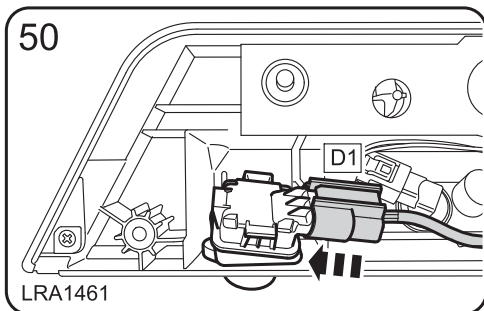

警告!

附件安装不当会很危险。请在安装前仔细阅读说明。在安装时，请始终遵照说明进行操作。如有疑问，请与您最近的 Land Rover 经销商联系。

FITTING INSTRUCTION

TRAILAIR

TYRE MONITOR & HITCHING AID

BY

LAND ROVER DISCOVERY

Caution: Make sure the TrailAir harness is secured to the existing harness away from the side air curtain.

Note: Steps 38 to 55 are only necessary if installing rear camera.

LRA1459

LRA1460

LRA1461

LRA1462

LRA1463

LRA1464

LRA1465