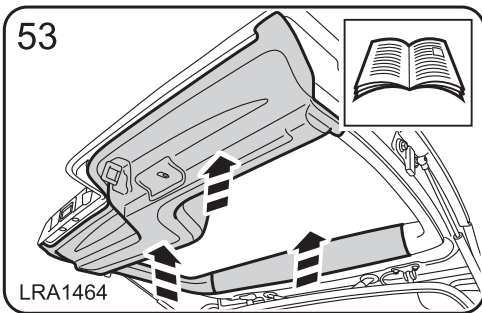

警告!

附件安装不当会很危险。请在安装前仔细阅读说明。在安装时，请始终遵照说明进行操作。如有疑问，请与您最近的 Land Rover 经销商联系。

FITTING INSTRUCTION

TRAILAIR

TYRE MONITOR & HITCHING AID

BY

LAND ROVER DISCOVERY

Caution: Make sure the TrailAir harness is secured to the existing harness away from the side air curtain.

Note: Steps 38 to 55 are only necessary if installing rear camera.

LRA1459

LRA1460

LRA1461

LRA1462

LRA1463

LRA1464

LRA1465