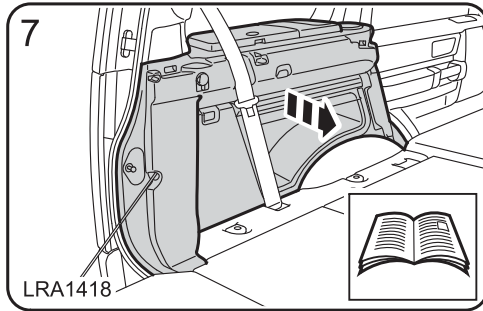

警告!

附件安装不当会很危险。请在安装前仔细阅读说明。在安装时，请始终遵照说明进行操作。如有疑问，请与您最近的 Land Rover 经销商联系。

FITTING INSTRUCTION

TRAILAIR

TYRE MONITOR & HITCHING AID

BY

LAND ROVER DISCOVERY

Caution: Make sure the TrailAir harness is secured to the existing harness away from the side air curtain.