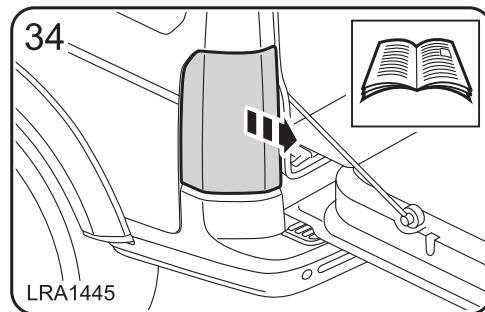

警告!

附件安装不当会很危险。请在安装前仔细阅读说明。在安装时，请始终遵照说明进行操作。如有疑问，请与您最近的 Land Rover 经销商联系。

FITTING INSTRUCTION

TRAILAIR

TYRE MONITOR & HITCHING AID

BY

LAND ROVER DISCOVERY

Caution: Make sure the TrailAir harness is secured to the existing harness away from the side air curtain.