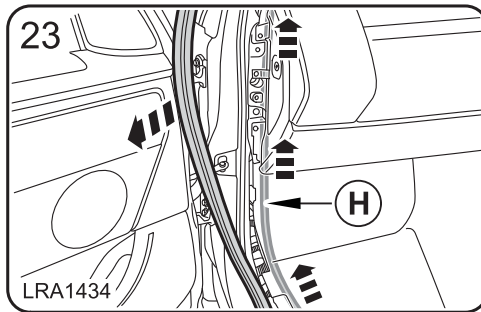

警告!

附件安装不当会很危险。请在安装前仔细阅读说明。在安装时，请始终遵照说明进行操作。如有疑问，请与您最近的 Land Rover 经销商联系。

FITTING INSTRUCTION

TRAILAIR

TYRE MONITOR & HITCHING AID

BY

LAND ROVER DISCOVERY

Caution: Make sure the TrailAir harness is secured to the existing harness away from the side air curtain.